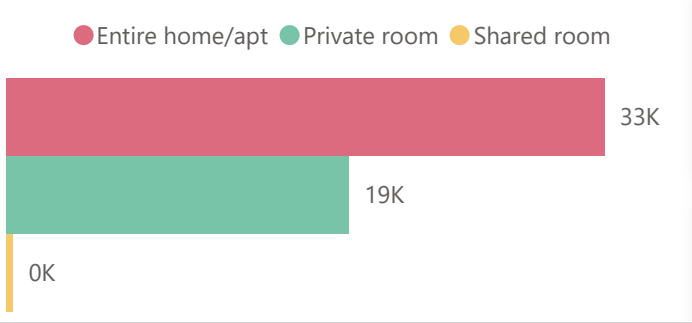

0,02 25,28

slider

guest\_satisfaction\_overall

20 100

slider

price\_per\_person

9 9.273

slider

51,71K Listings

280 Average of price

95 Average of price\_per\_person

Averages				
weekday	capacity	centr_dist	rating	price
<input checked="" type="checkbox"/> <b>weekdays</b>	<b>3,18</b>	<b>3,16</b>	<b>93</b>	<b>93</b>
Entire home/apt	3,68	2,76	93	95
Private room	2,30	3,83	92	91
Shared room	3,75	3,73	89	47
<input checked="" type="checkbox"/> <b>weekends</b>	<b>3,15</b>	<b>3,22</b>	<b>93</b>	<b>97</b>
Entire home/apt	3,62	2,83	93	99
Private room	2,30	3,91	92	93
Shared room	3,66	3,46	90	50
<b>Total</b>	<b>3,16</b>	<b>3,19</b>	<b>93</b>	<b>95</b>